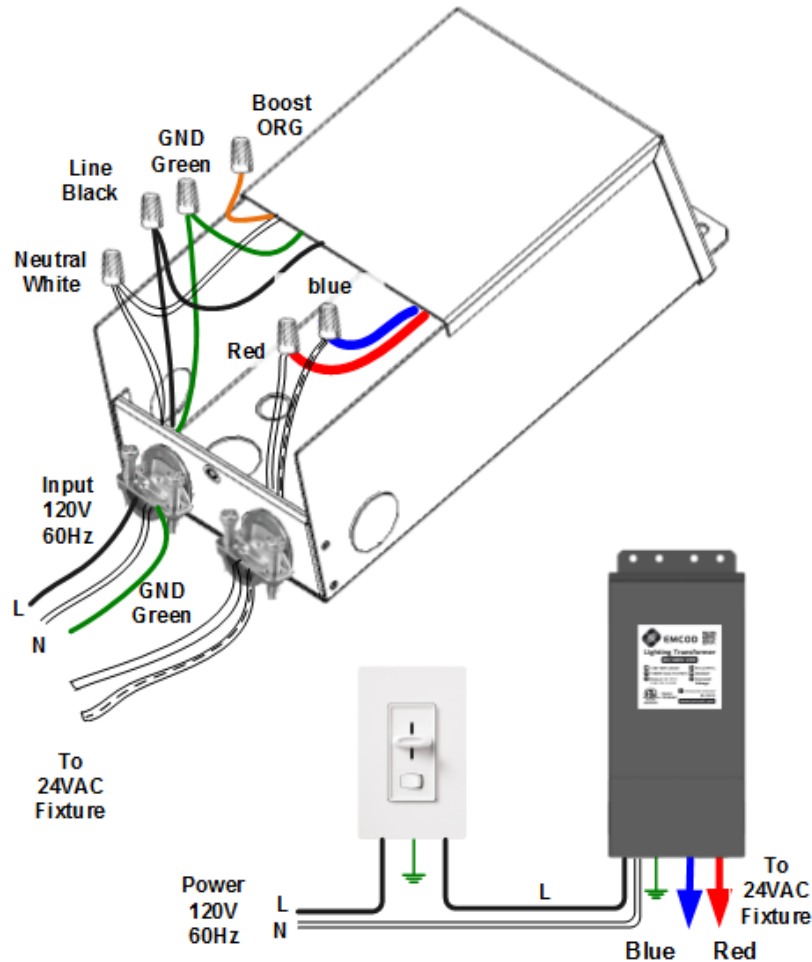

EM150S24AC

Magnetic LED AC Driver

Outdoor Black Powder Coated Steel Enclosure

Single Circuit: **24VAC**

Total Wattage: **150W max**

Input Voltage: **120V 60Hz**

Conforms to UL STD. 2108
Certified to CSA
STD. C22.2 No 250.0
model EM150
[Link to certification](#)

Installation Instruction

- Read instruction completely before installation.
- Turn off electricity before wiring.
- Only qualified personal should install the unit
- Installation must comply with the NEC.
- Ensure the unit has input, output voltage and output wattage proper for your application.

Mounting

The transformer must be mounted in at least 15" of a free flow air space for proper ventilation.
The transformer must never be mounted next to or above heat radiated objects.
The maximum ambient temperature should not exceed 50 deg. C (110 deg. F)
Attach mounting plate to the rigid vertical surface with a two screws. Hang transformer on the hook of the mounting plate vertically when installed outdoor. When mounting indoor the unit can be installed horizontally, as well.

Connection

Open the wire compartment and remove knockouts for input and output, install strain reliefs (wire clamps). Use only right size and UL approved wire nuts.

Input Connection

Bring your line and neutral wires through input strain relief and connect them to the Black and White transformer leads.

Output Connection

Bring your lights wires through output strain relief and connect to the Red and Blue transformer leads. **Make sure all your connection very tight**

Grounding

The core and coil assemblies are grounded to the enclosure. The enclosure in turn should be grounded in accordance with NEC and local code. Connect the transformer green wire to the ground.

Boost-Tap: (Orange)

If voltage on your lights below 10.5V, replace the black wire with the orange (on input connection). If using orange wire, be sure to put the wire nut (taken from the orange wire) onto the black wire.