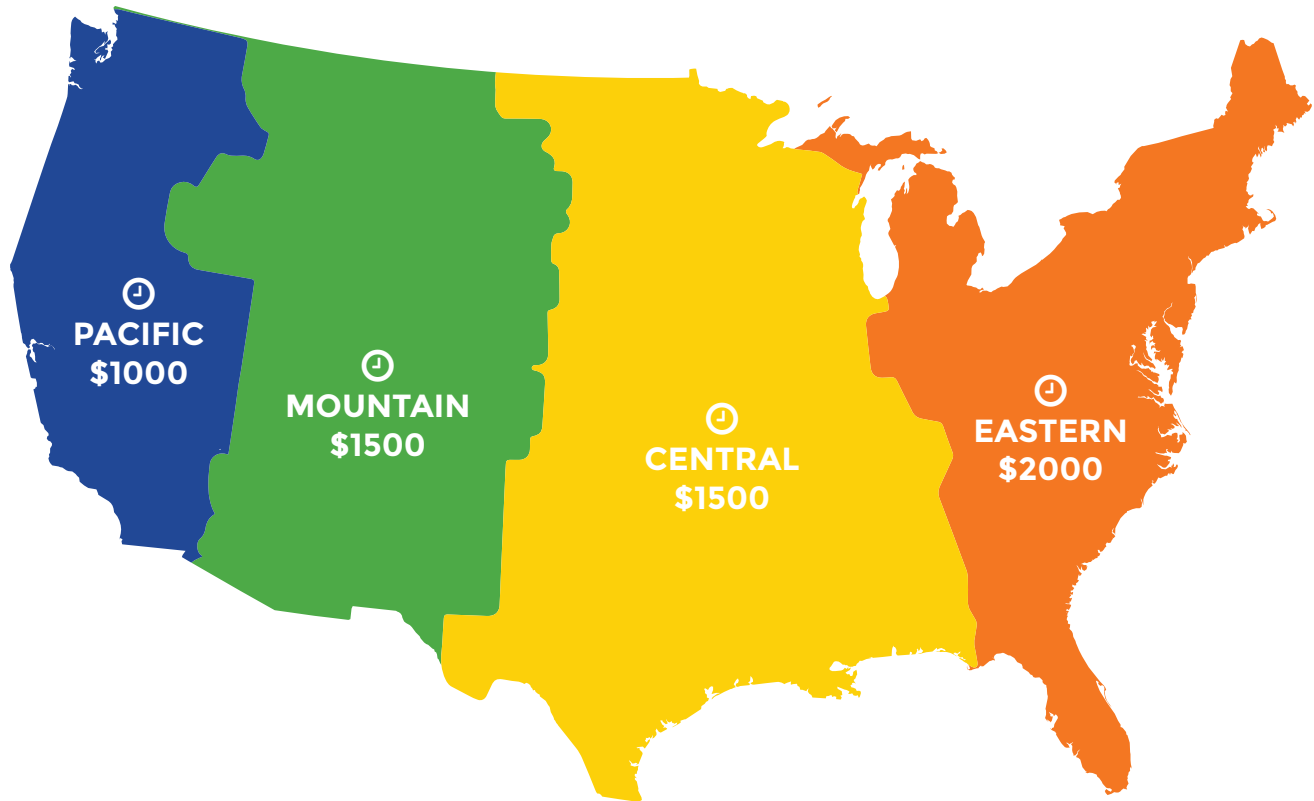

Shipping Rates & Guidelines

Please Note

Freight Allow - Minimum orders to qualify for free shipping.
Drop Ship - \$15 Fee for orders under \$500.
No Freight Allowed to Canada, Alaska, Hawaii and Puerto Rico
 The contents of this document are subject to change without notice.

Package Weight

Watts	Weight
20-60	2 lbs
75-100	4 lbs
150-200	7 lbs
250-300	9 lbs
500	12 lbs
600	15 lbs
750	15 lbs
1000-1200	30 lbs